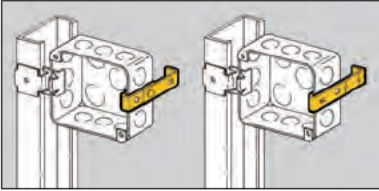

Wall studs

- Provides far-side support for electrical boxes.
- See BB12 Series (page 20) for a better solution.

Box Stabilizer

Wall Studs

BF1-96

BF1-64

BF1-56

BF1-40

UPC/Part Number	Catalog Number	Metal Stud Size	Box Qty.
78101118320	BF1-40	2½"	100
78101118325	BF1-56	3½"	100
78101118330	BF1-64	4"	100
78101118335	BF1-96	6"	100

Read safety/installation instruction sheets in packages before use. These products are designed for positioning only. No load rating.